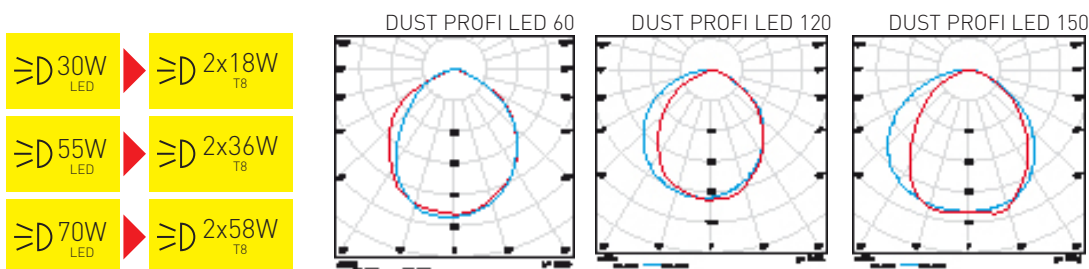

# DUST PROFI LED

SVÍTIDLO LED SMD

**NEW** NEW SMD 2835 5 YEARS GUARANTEE

30W

55W

70W

WHITE 4200K

220-240V~50/60Hz IP66 IK08 -25+55°C 50000 25000 Pf (λ) ≥0,9 CE RoHS